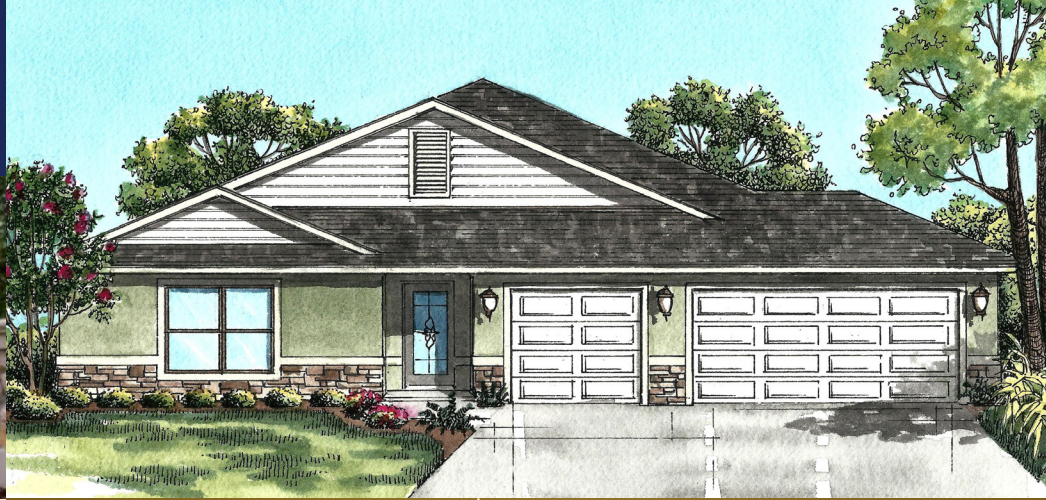

Vanacore Homes

Your Hometown Builder Since 1991

The Erickson Special

3-Bed | 2-Bath | 3-Car Garage
2,025 sq. ft. Living 2,897 sq. ft. Total

FOR MORE INFORMATION
PLEASE CALL:

VANACORE HOMES
PALM COAST MODEL CENTER
13 Eagle Harbor Trail
Palm Coast, FL 32164
386-437-6808