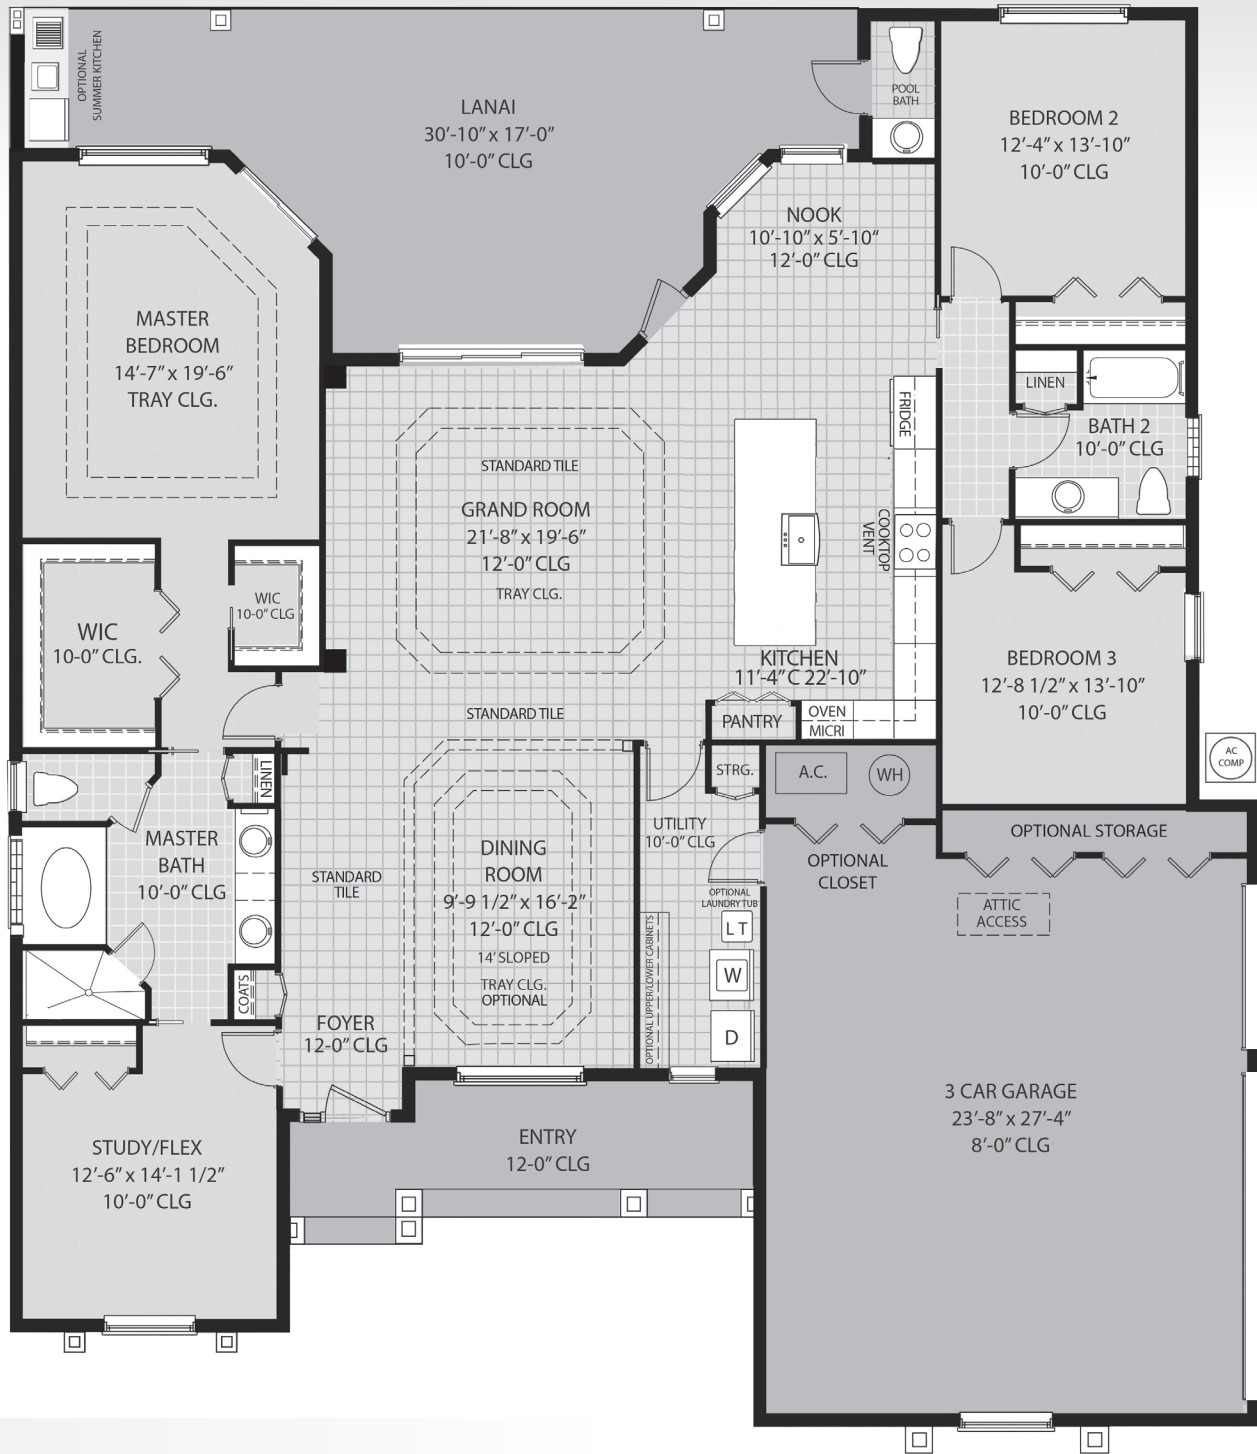

THE HALIFAX / SQ. FT.

1st Floor Living	2,500
Lanai	484
Entry	149
Garage	796

Total Living	2,500
Total Under Roof	3,929

Vanacore Homes

Your Hometown Builder Since 1991

www.VanacoreHomes.com 386-256-4363

1204 20